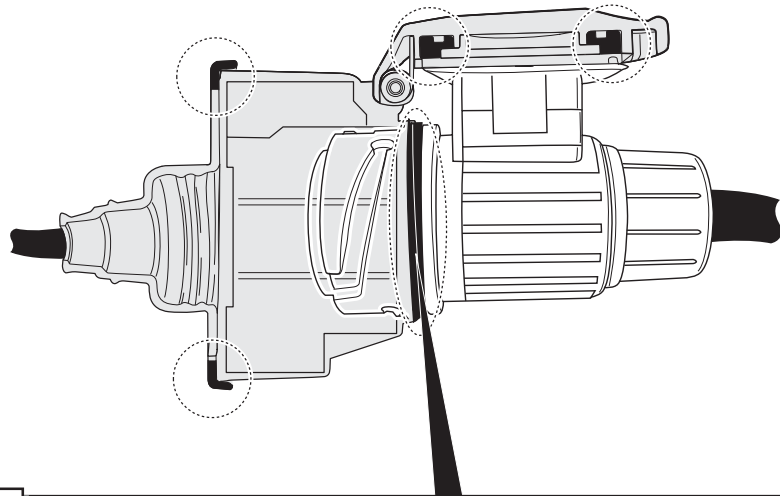

INFO : Ring.

INFO

INFO : Adapt.